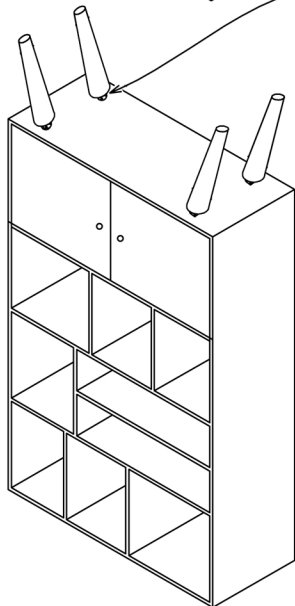

ASSEMBLY INSTRUCTION FOR BOOK SHELF

A

A+B

ITEM CODE: 7814		
ITEM SIZE: 100x40x175 cm.		
A		1
B		4

A+B