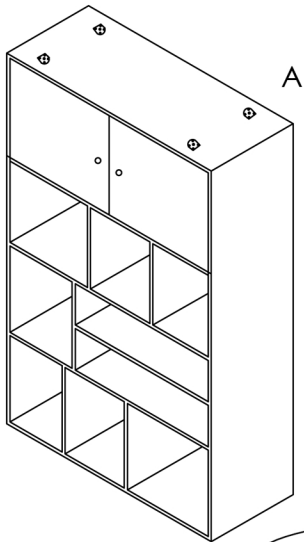

ASSEMBLY INSTRUCTION FOR BOOK SHELF

A

A+B

ITEM CODE: 7814		
ITEM SIZE: 100x40x175 cm.		
A		1
B		4

A+B