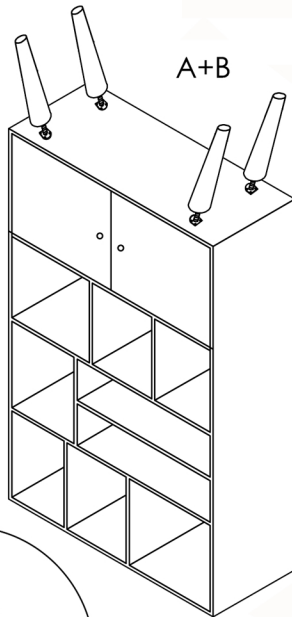

ASSEMBLY INSTRUCTION FOR BOOK SHELF

A

A+B

ITEM CODE: 7814		
ITEM SIZE: 100x40x175 cm.		
A		1
B		4

A+B